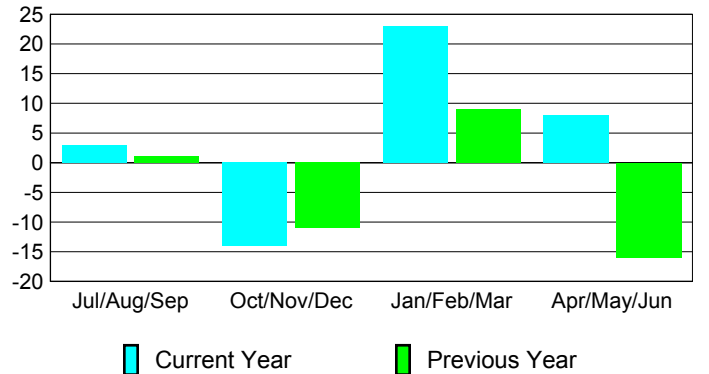

**Membership Results
2009-2010**

**Membership
2008-2009**

Month	Net Memb Goal	Actual New Memb	Actual Dropped Memb	Gain/Loss of Memb	Gain/Loss of Memb
Jul/Aug/Sep	-2	39	-36	3	1
Oct/Nov/Dec	5	21	-35	-14	-11
Jan/Feb/Mar	10	42	-19	23	9
Apr/May/June	7	36	-28	8	-16
Totals	20	138	-118	20	-17

Membership Results 2009-2010

Goal, New, Dropped, Gain/Loss

Comparison of Membership Gain/Loss

Current Year Compared to the Previous Year

Gender Comparison 2009-2010

Jul/Aug/Sep

Oct/Nov/Dec

Jan/Feb/Mar

Apr/May/June

Male

Female