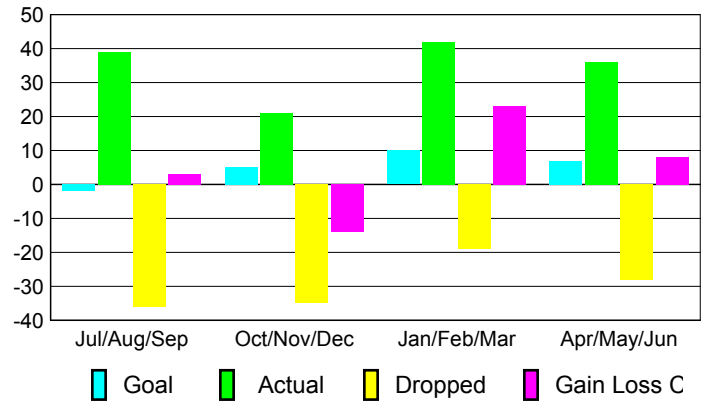

Membership Results 2009-2010

Goal, New, Dropped, Gain/Loss

Comparison of Membership Gain/Loss

Current Year Compared to the Previous Year